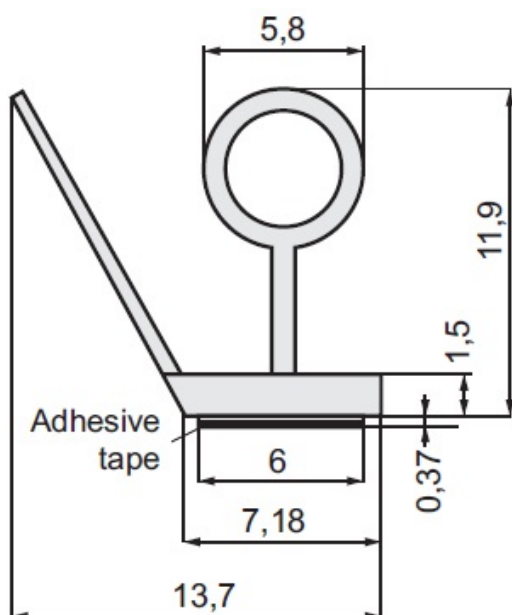

PRODUCT SHEET

Description:

PVC Seal Glass To Floor, ADH01, 2,5 Mtr, F/8-12mm Glass

Item number:

15.22.100-0

Units	Box	Carton	HS Code	Barcode
Pcs.	10	100	3925901000	
				5704866463195

SISO A/S

Mileparken 11
DK-2740 Skovlunde
Denmark
VAT: DK 24786013